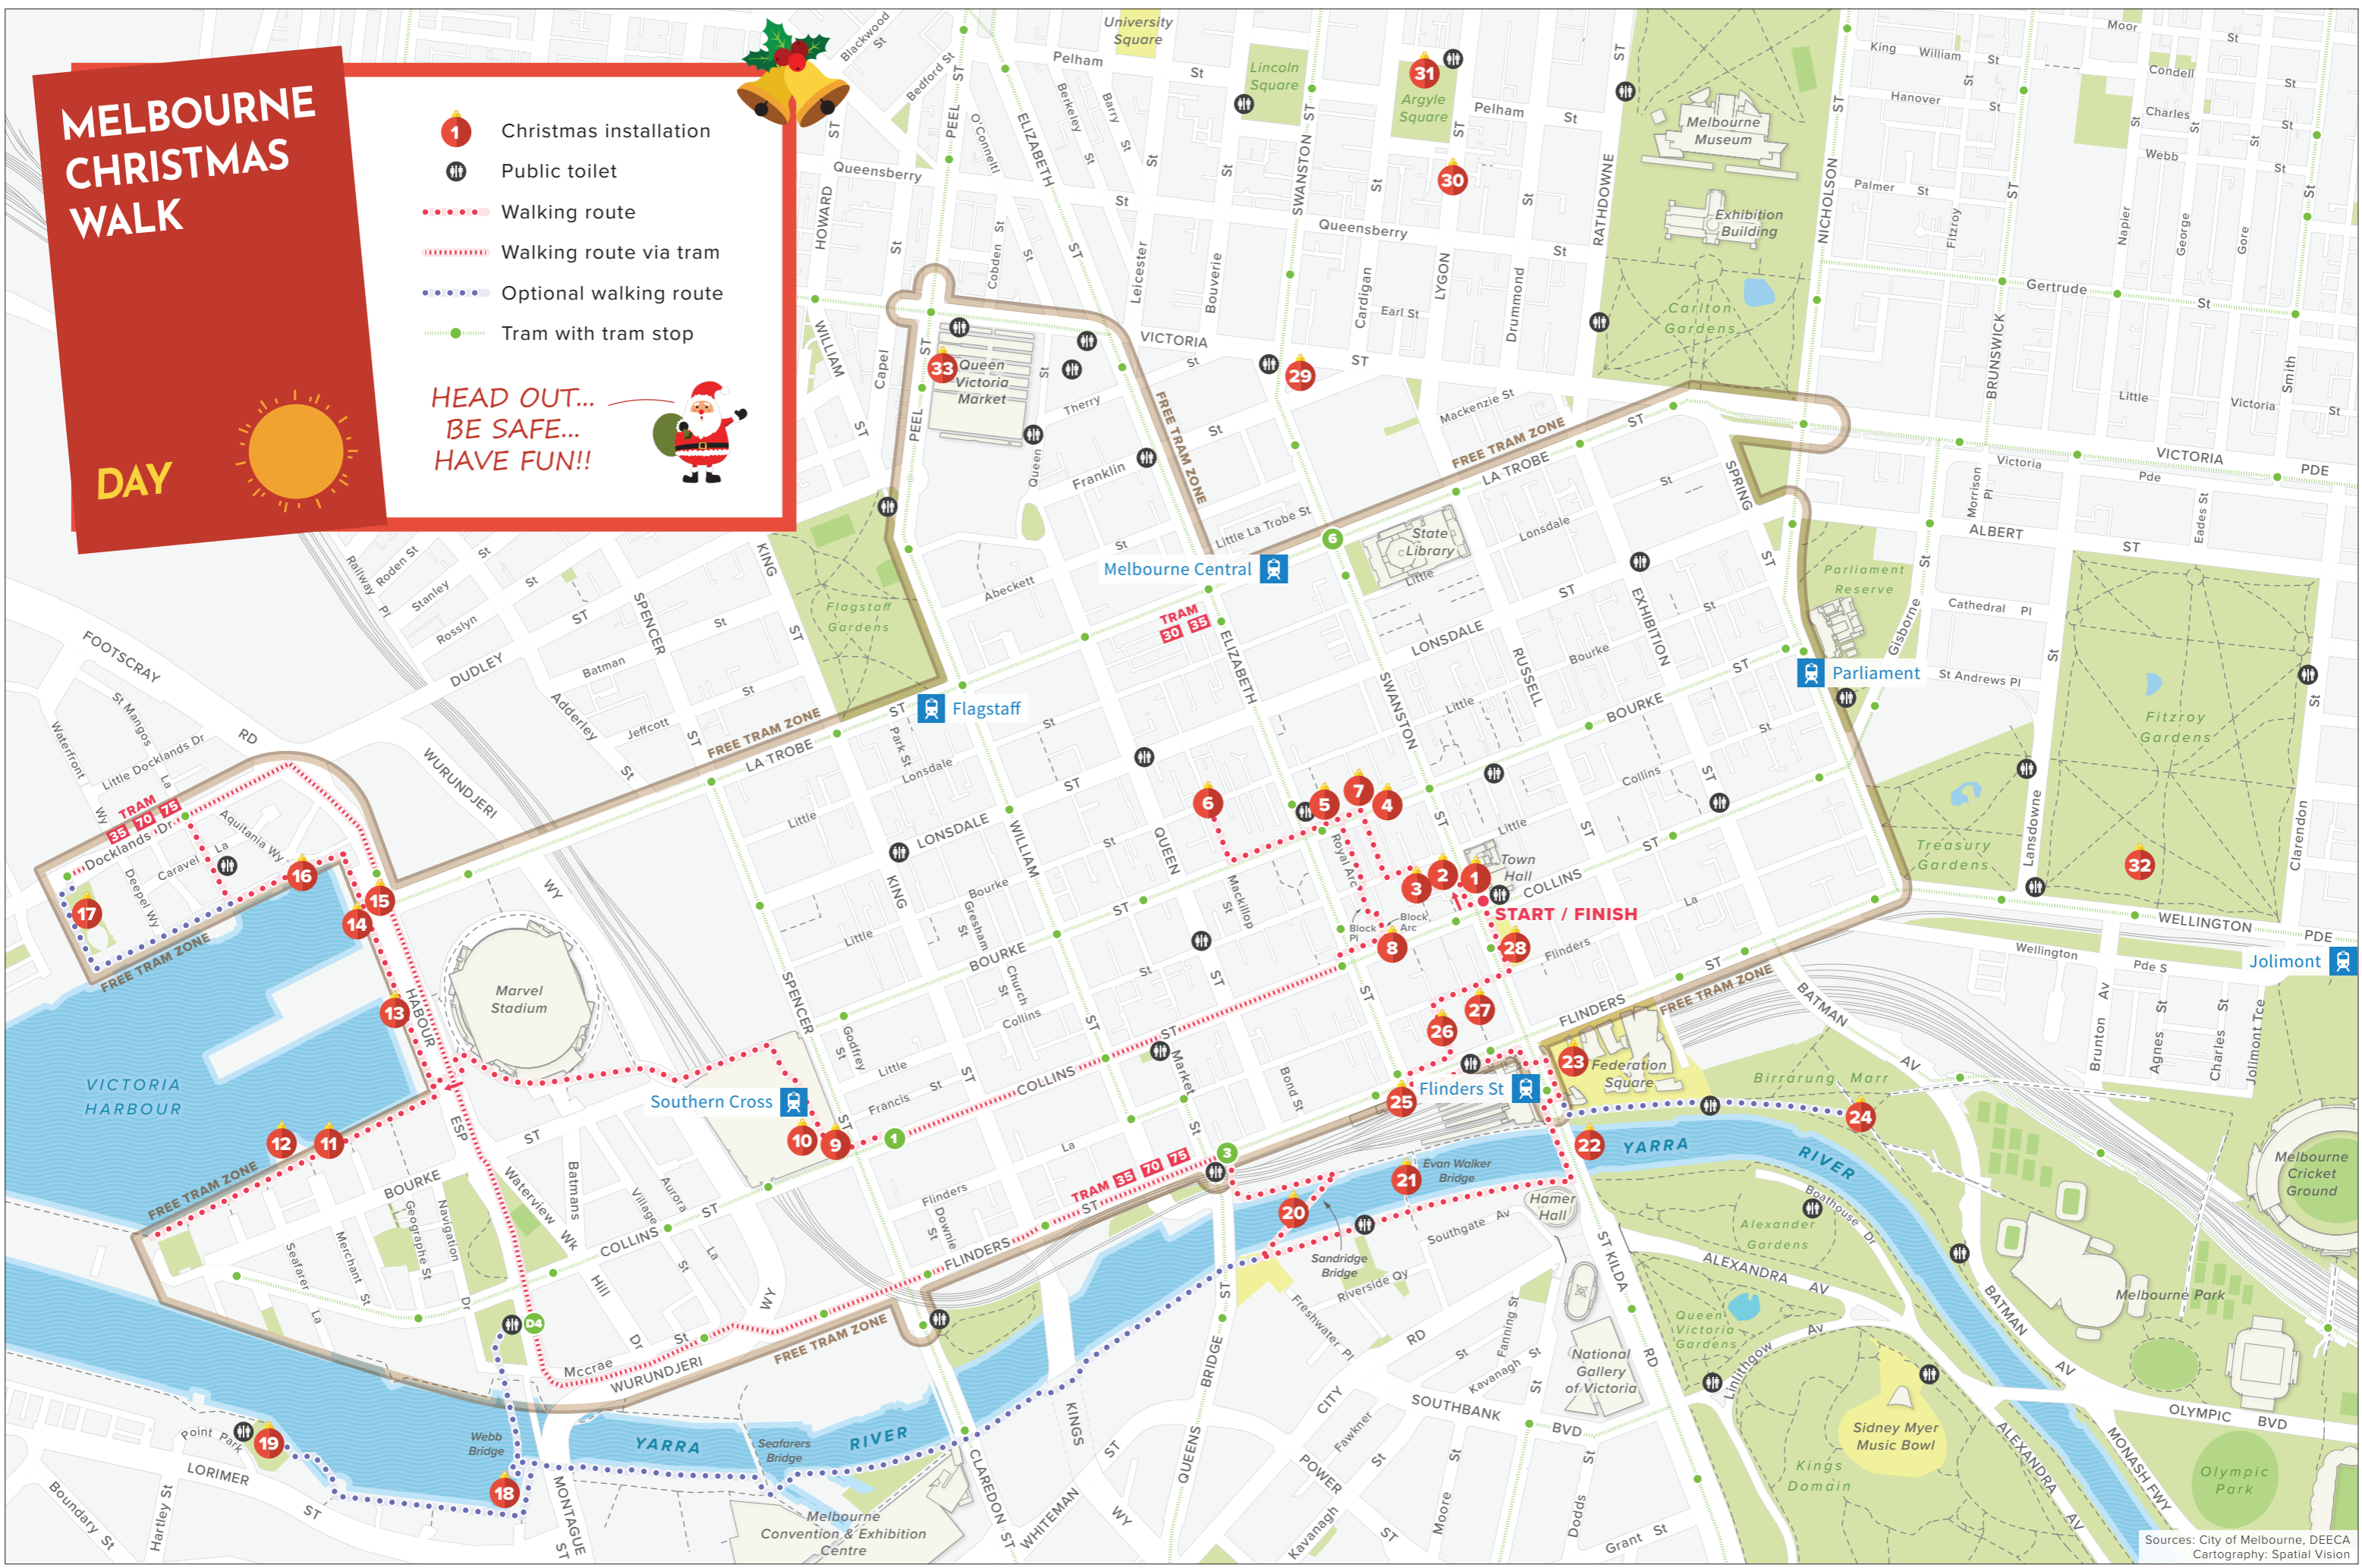

MELBOURNE CHRISTMAS WALK

DAY

- Christmas installation
- Public toilet
- Walking route
- Walking route via tram
- Optional walking route
- Tram with tram stop

HEAD OUT...
BE SAFE...
HAVE FUN!!

Sources: City of Melbourne, DEECA
Cartography: Spatial Vision